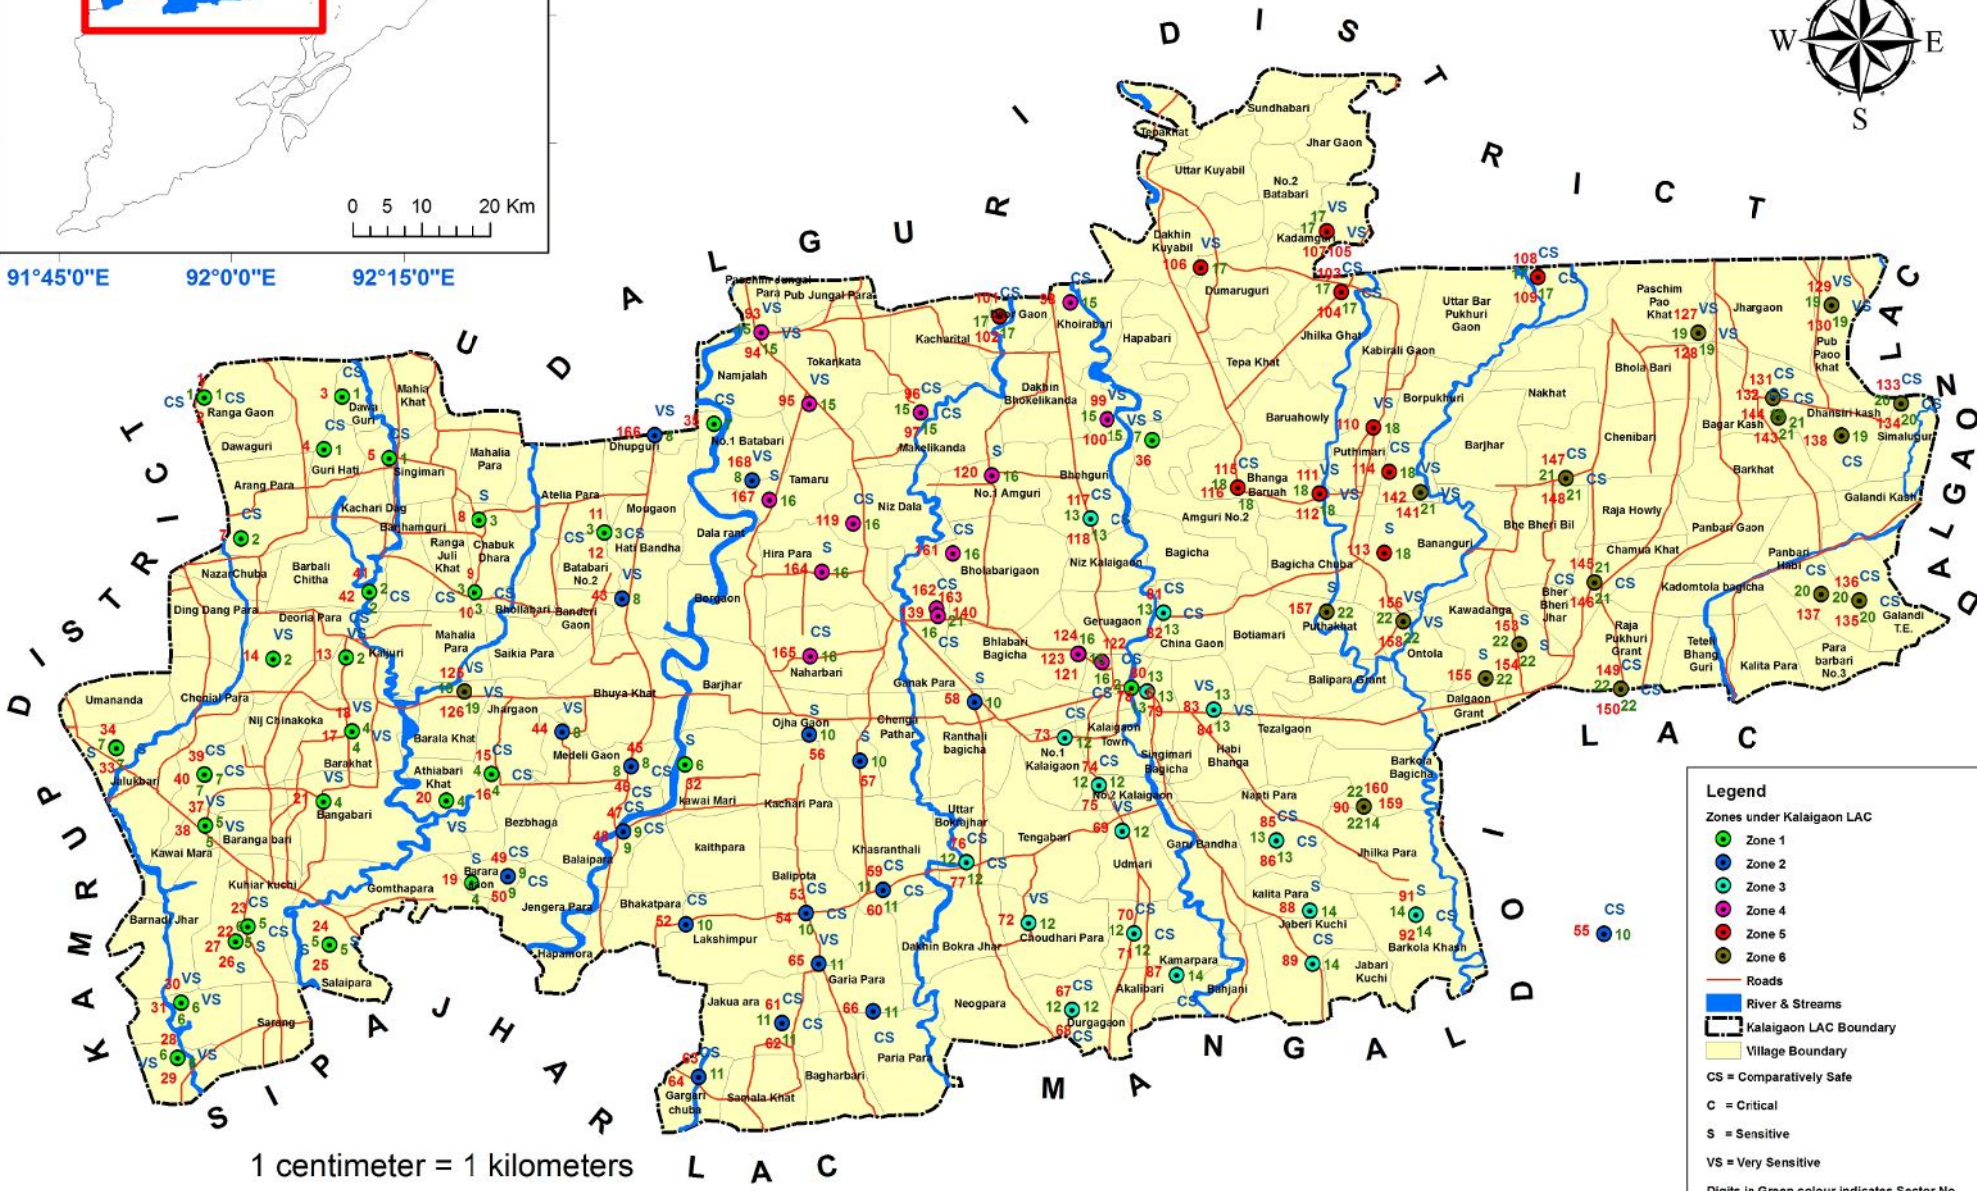

No. 65 KALAIGAON ASSEMBLY CONSTITUENCY ELECTION DISTRICT MANGALDOI

26°40'0"N
26°20'0"N 26°30'0"N 26°40'0"N
91°45'0"E 92°0'0"E 92°15'0"E
26°35'0"N
26°30'0"N
1 centimeter = 1 kilometers
0 2 4 8 12 16 Km
91°50'0"E 91°55'0"E 92°0'0"E 92°5'0"E

Legend

- Zone 1
- Zone 2
- Zone 3
- Zone 4
- Zone 5
- Zone 6
- Roads
- River & Streams
- ▭ Kalaigaon LAC Boundary
- ▭ Village Boundary
- CS = Comparatively Safe
- C = Critical
- S = Sensitive
- VS = Very Sensitive
- Digits in Green colour indicates Sector No.
- Digits in Red colour indicates PS No.